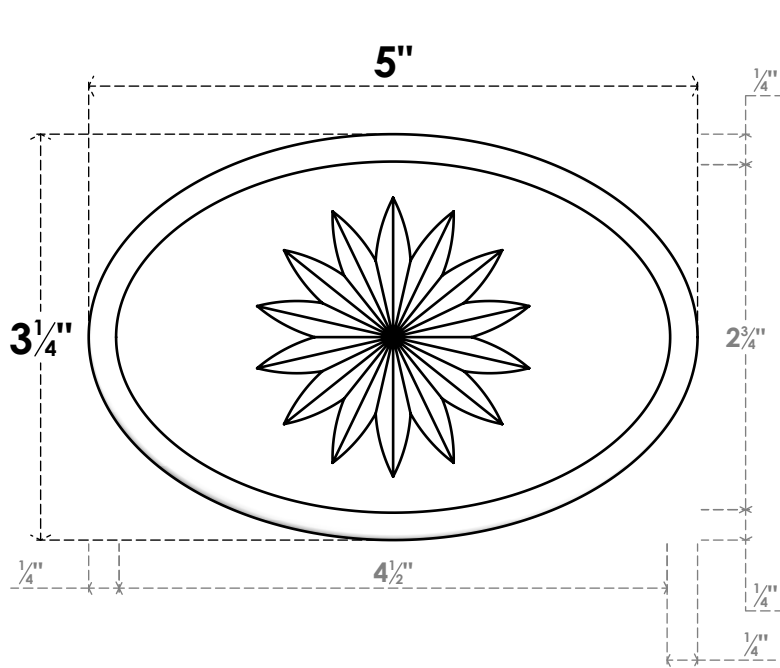

# ROSP050X033X100DAL11

5"W X 3 1/4"H X 1"P STANDARD DALTON FLOWER ROSETTE WITH ROUNDED EDGE, ARCHITECTURAL GRADE PVC

**FRONT**

**SIDE**

EKENA MILLWORK  
2300 WEST MAIN ST.  
CLARKSVILLE, TX 75426  
TOLL FREE: 866-607-0453  
WWW.EKENAMILLWORK.COM

### NOTES

1. INSTALLATION TO BE COMPLETED IN ACCORDANCE WITH MANUFACTURER'S SPECIFICATIONS.
2. DRAWING MAY NOT BE TO SCALE
3. THIS DRAWING IS INTENDED FOR DESIGN AND PLANNING PURPOSES ONLY.
4. ALL INFORMATION CONTAINED HEREIN WAS CURRENT AT THE TIME OF DEVELOPMENT BUT MUST BE REVIEWED AND APPROVED BY THE PRODUCT MANUFACTURER TO BE CONSIDERED ACCURATE.
5. ARCHITECTURAL GRADE PVC PRODUCTS ARE MADE FROM EXPANDED CELLULAR PVC AND COME NATURALLY WHITE BUT MAY BE PAINTED