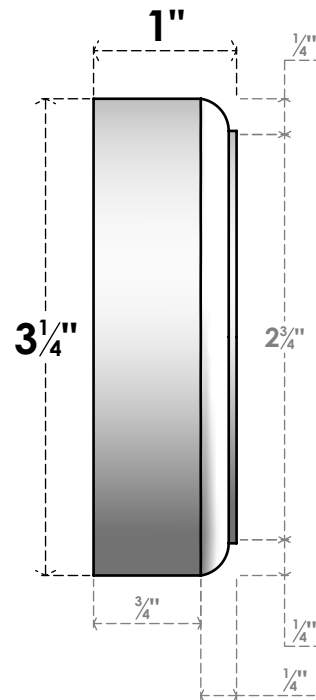

# ROSP050X033X100DAL11

5"W X 3 1/4"H X 1"P STANDARD DALTON FLOWER ROSETTE WITH ROUNDED EDGE, ARCHITECTURAL GRADE PVC

**FRONT**

**SIDE**

EKENA MILLWORK  
2300 WEST MAIN ST.  
CLARKSVILLE, TX 75426  
TOLL FREE: 866-607-0453  
WWW.EKENAMILLWORK.COM

### NOTES

1. INSTALLATION TO BE COMPLETED IN ACCORDANCE WITH MANUFACTURER'S SPECIFICATIONS.
2. DRAWING MAY NOT BE TO SCALE
3. THIS DRAWING IS INTENDED FOR DESIGN AND PLANNING PURPOSES ONLY.
4. ALL INFORMATION CONTAINED HEREIN WAS CURRENT AT THE TIME OF DEVELOPMENT BUT MUST BE REVIEWED AND APPROVED BY THE PRODUCT MANUFACTURER TO BE CONSIDERED ACCURATE.
5. ARCHITECTURAL GRADE PVC PRODUCTS ARE MADE FROM EXPANDED CELLULAR PVC AND COME NATURALLY WHITE BUT MAY BE PAINTED